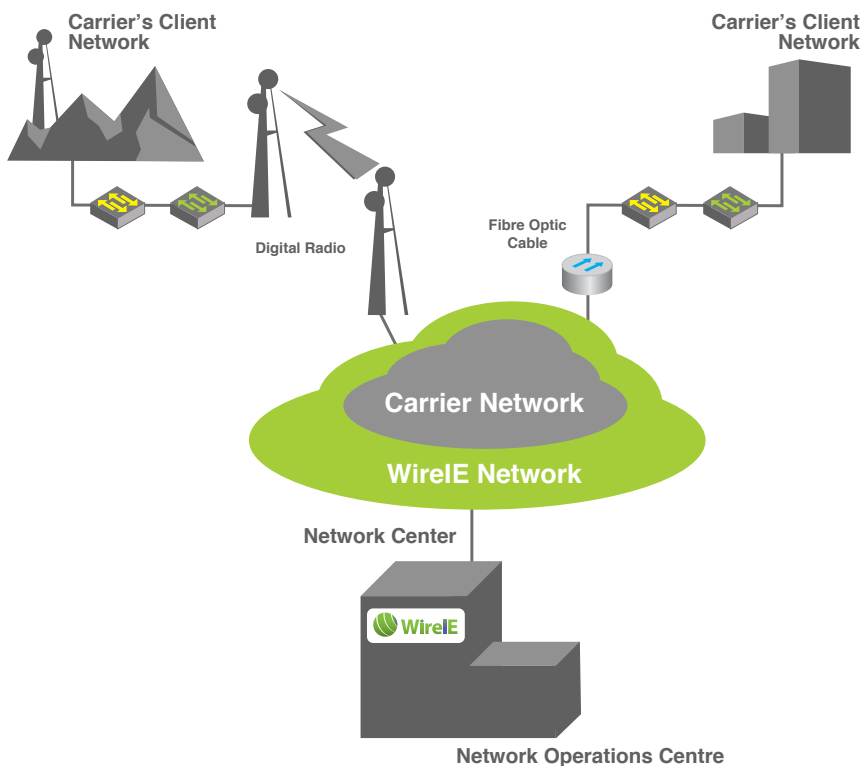

Transparent Ethernet Solution

Features of Transparent Ethernet Solutions:

- Seamless End-to-End Wholesale Service
- Native Ethernet (can carry Legacy TDM Circuits over Ethernet)
- Layer 2 Transparent LAN Service
- Focused on Fringe Urban, Rural and Remote Markets
- Compliant with Carrier Ethernet Standards
- Guaranteed Performance (up to 5-9's availability)
- Scalable Bandwidth (up to GigE)
- 24x7 managed service
- Cost Effective
- Custom Engineered Solutions Addressing Specific Client SLA Requirements (QoS, Availability, Latency, packet loss, MTTR)

**EXPERTISE IN
NEXT GENERATION
NETWORKS**